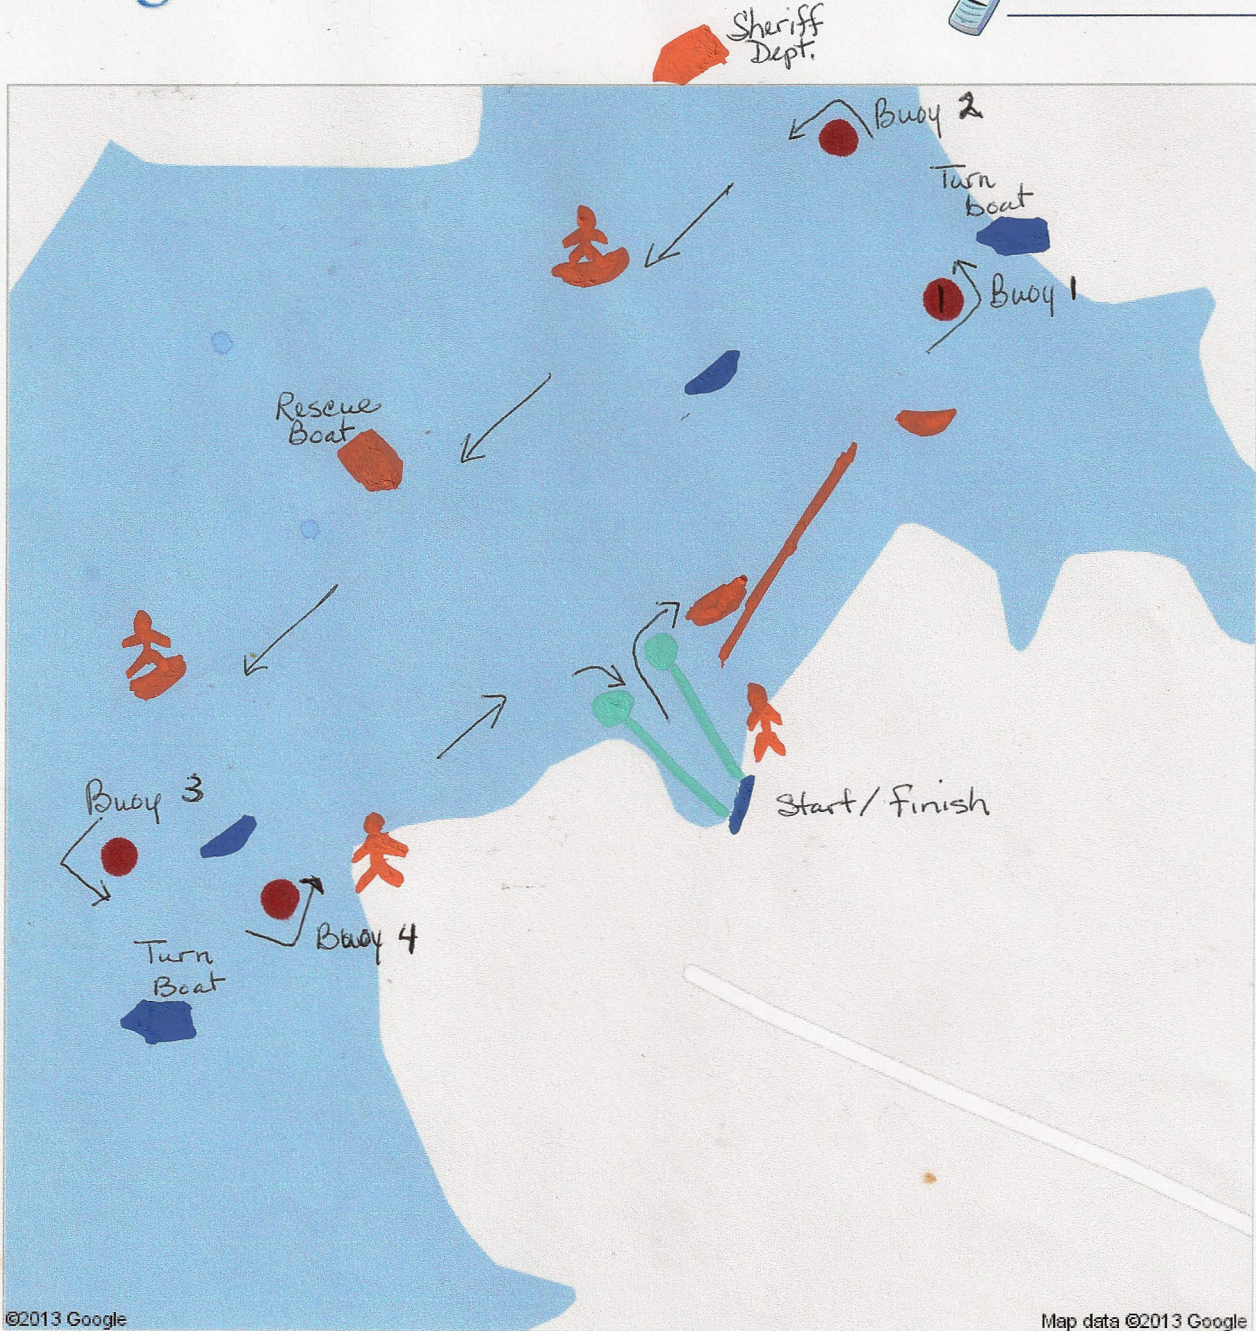

Address 6478 Zachary Taylor Hwy
Mineral, VA 23117

Get Google Maps on your phone
Text the word "GMAPS" to 466453

©2013 Google

Map data ©2013 Google

-  - Safety Craft
-  Life guard
-  Referee Boats
-  Turn officials